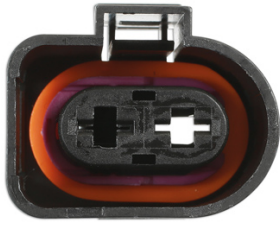

VW Electrical Female Connector 4.8mm 2 Pin Kit 25pc

Additional Information

- 6.3 Series Connector. Replacement OEM 1J0973752.
- Suitable for cable size 1.5 - 2.5mm².
- Replacement terminals -37394, replacement weatherproof seals 37395.
- Kit contains: 5 x connectors, 10 x terminals & 10 x seals.
- 25pc

<http://product/37390>

Related Tools

Connector & Terminal Removal Kit | 7293

- Application: VW Group (Audi, Seat, Skoda, Volkswagen) vehicles.
- For use on MAF sensor, coil pack, headlight, fog light, level sensor and most terminal blocks on VAG vehicles.
- Designed for use on most push and pull style connectors.
- Also for releasing terminals junior and micro connectors.
- Ideal for use with the following Connect consumable products: Part Nos. 37361 - 37395 or Assorted Boxes, Part Nos. 37396 - 37399.